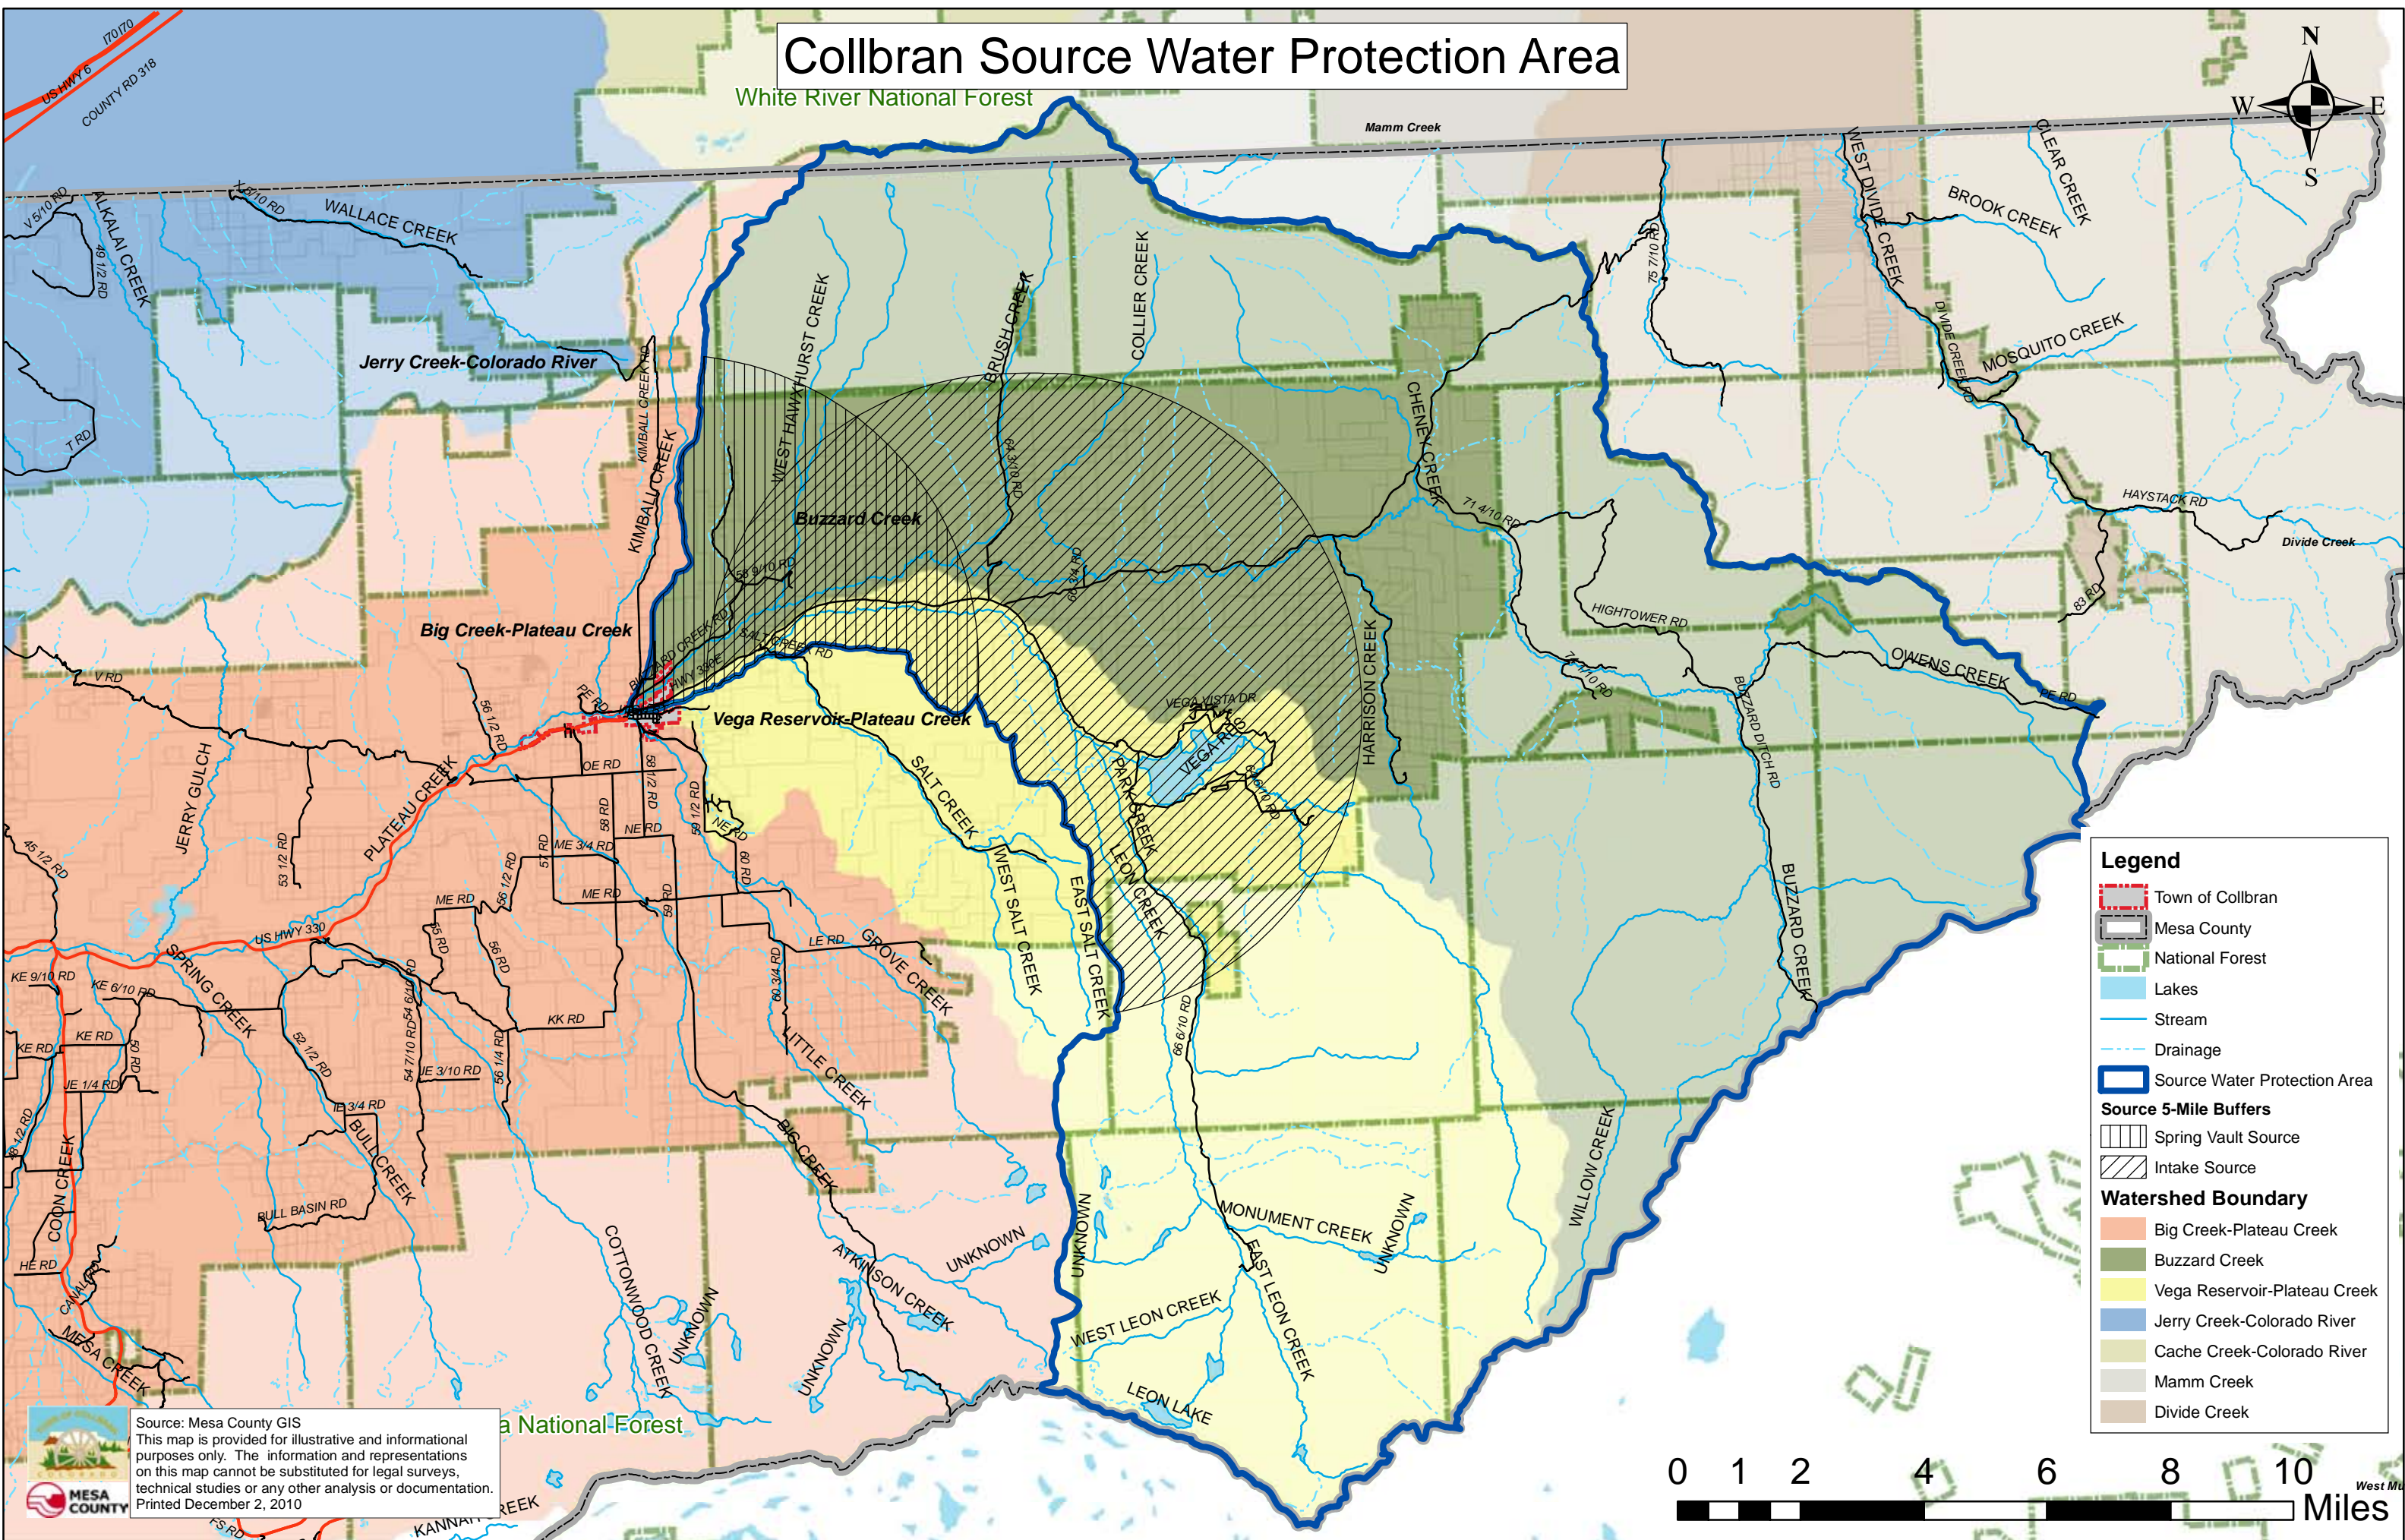

Collbran Source Water Protection Area

White River National Forest

Legend

- Town of Collbran
- Mesa County
- National Forest
- Lakes
- Stream
- Drainage
- Source Water Protection Area
- Source 5-Mile Buffers**
- Spring Vault Source
- Intake Source
- Watershed Boundary**
- Big Creek-Plateau Creek
- Buzzard Creek
- Vega Reservoir-Plateau Creek
- Jerry Creek-Colorado River
- Cache Creek-Colorado River
- Mamm Creek
- Divide Creek

Source: Mesa County GIS
 This map is provided for illustrative and informational purposes only. The information and representations on this map cannot be substituted for legal surveys, technical studies or any other analysis or documentation.
 Printed December 2, 2010